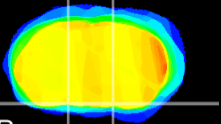

Coronal

Sagittal-R

Sagittal-L

ViBrism: CX03395
Horizontal

S0