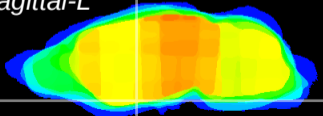

Coronal

Sagittal-R

Sagittal-L

ViBrism: CX03395
Horizontal

S0