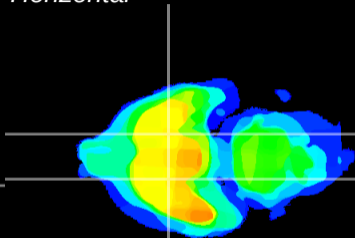

Coronal

Sagittal-R

Sagittal-L

ViBrism: CX03395
Horizontal

S0