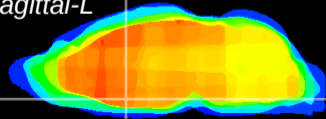

Coronal

Sagittal-R

Sagittal-L

ViBriSM: CX03400
Horizontal

MPA