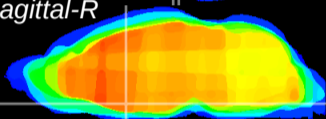

Coronal

Sagittal-R

Sagittal-L

ViBriSM: CX03400
Horizontal

MPA