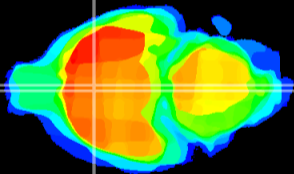

Coronal

Sagittal-R

Sagittal-L

ViBriSM: CX03400
Horizontal

MPA