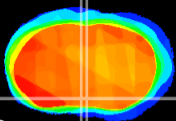

Coronal

Sagittal-R

Sagittal-L

ViBriSM: CX03400
Horizontal

MPA