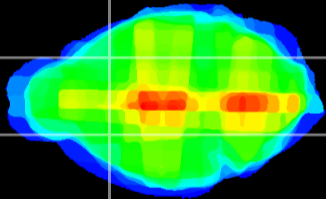

Coronal

Sagittal-R

Sagittal-L

ViBrism: CX03404
Horizontal

CPU lateral