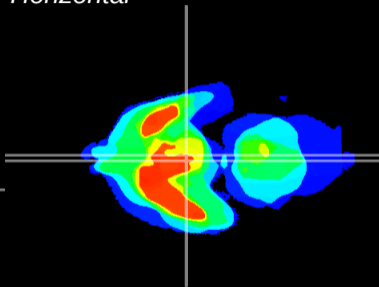

Coronal

Sagittal-R

Sagittal-L

ViBrism: CX03406
Horizontal

Arc