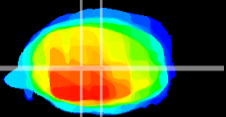

Coronal

Sagittal-R

Sagittal-L

ViBrism: CX03407
Horizontal

MVe