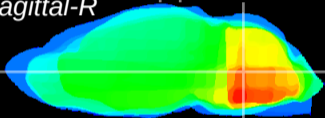

Coronal

Sagittal-R

Sagittal-L

ViBrism: CX03407
Horizontal

MVe