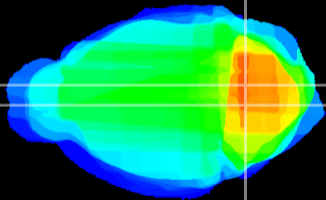

Coronal

Sagittal-R

Sagittal-L

ViBrism: CX03407
Horizontal

MVe