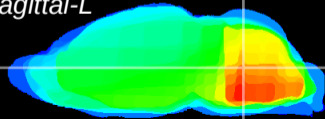

Coronal

Sagittal-R

Sagittal-L

ViBrism: CX03407
Horizontal

MVe