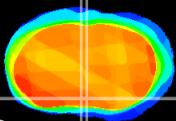

Coronal

Sagittal-R

Sagittal-L

ViBriSM: CX03414
Horizontal

MPA