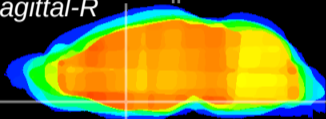

Coronal

Sagittal-R

Sagittal-L

ViBriSM: CX03414
Horizontal

MPA