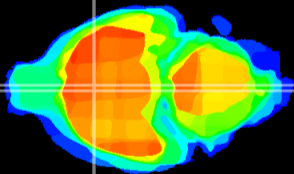

Coronal

Sagittal-R

Sagittal-L

ViBriSM: CX03414
Horizontal

MPA