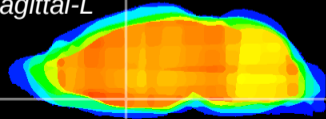

Coronal

Sagittal-R

Sagittal-L

ViBriSM: CX03414
Horizontal

MPA