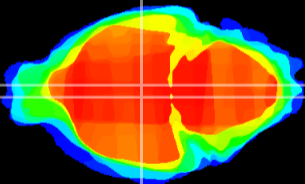

Coronal

Sagittal-R

Sagittal-L

ViBrism: CX03418
Horizontal

DM