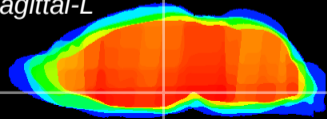

Coronal

Sagittal-R

Sagittal-L

ViBrism: CX03418
Horizontal

DM