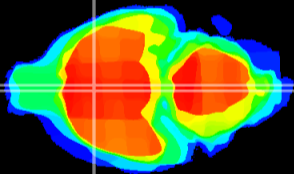

Coronal

Sagittal-R

Sagittal-L

ViBrism: CX03418
Horizontal

MPA