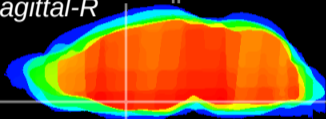

Coronal

Sagittal-R

Sagittal-L

ViBrism: CX03418
Horizontal

MPA