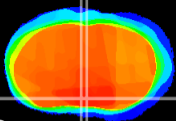

Coronal

Sagittal-R

Sagittal-L

ViBrism: CX03418
Horizontal

MPA