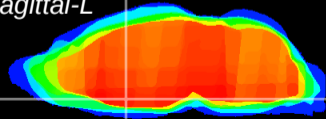

Coronal

Sagittal-R

Sagittal-L

ViBrism: CX03418
Horizontal

MPA