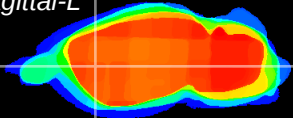

Coronal

Sagittal-R

Sagittal-L

ViBrism: CX03419  
Horizontal

CPU lateral