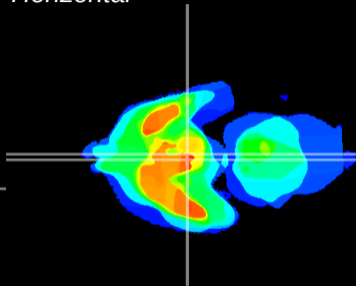

Coronal

Sagittal-R

Sagittal-L

ViBrism: CX03421
Horizontal

Arc