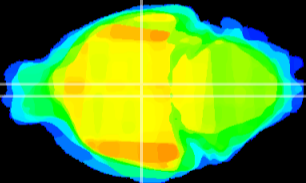

Coronal

Sagittal-R

Sagittal-L

ViBrism: CX03424
Horizontal

DM