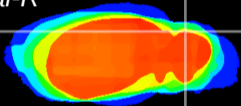

*Coronal*

*Sagittal-R*

*Sagittal-L*

ViBrism: CX03425  
*Horizontal*

Cb lobe