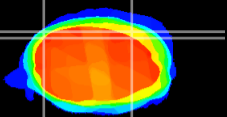

*Coronal*

*Sagittal-R*

*Sagittal-L*

ViBrism: CX03425  
*Horizontal*

Cb lobe