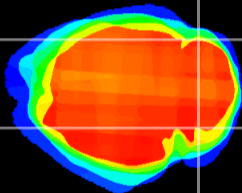

*Coronal*

*Sagittal-R*

*Sagittal-L*

ViBrism: CX03425  
*Horizontal*

Cb lobe