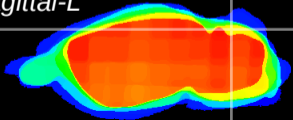

*Coronal*

*Sagittal-R*

*Sagittal-L*

ViBrism: CX03425  
*Horizontal*

Cb lobe