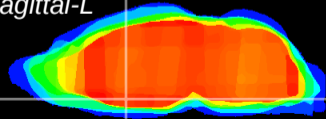

Coronal

Sagittal-R

Sagittal-L

ViBrism: CX03426
Horizontal

MPA