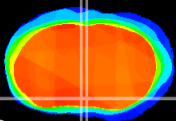

Coronal

Sagittal-R

Sagittal-L

ViBrism: CX03426
Horizontal

MPA