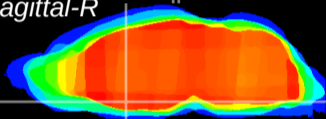

Coronal

Sagittal-R

Sagittal-L

ViBrism: CX03426
Horizontal

MPA