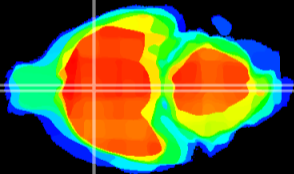

Coronal

Sagittal-R

Sagittal-L

ViBrism: CX03426
Horizontal

MPA