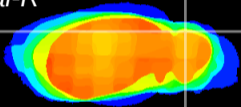

Coronal

Sagittal-R

Sagittal-L

ViBrism: CX03427
Horizontal

Cb lobe