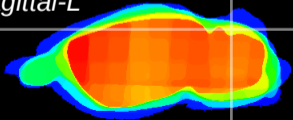

Coronal

Sagittal-R

Sagittal-L

ViBrism: CX03427
Horizontal

Cb lobe