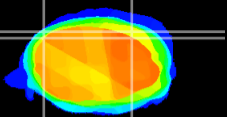

Coronal

Sagittal-R

Sagittal-L

ViBrism: CX03427
Horizontal

Cb lobe