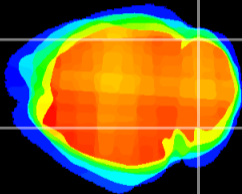

Coronal

Sagittal-R

Sagittal-L

ViBrism: CX03427
Horizontal

Cb lobe