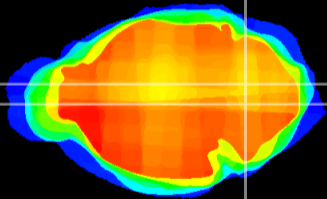

Coronal

Sagittal-R

Sagittal-L

ViBrism: CX03427
Horizontal

MVe