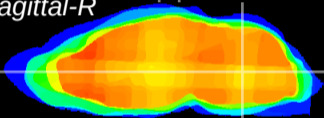

Coronal

Sagittal-R

Sagittal-L

ViBrism: CX03427
Horizontal

MVe