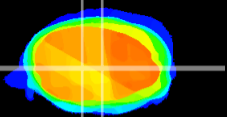

Coronal

Sagittal-R

Sagittal-L

ViBrism: CX03427
Horizontal

MVe