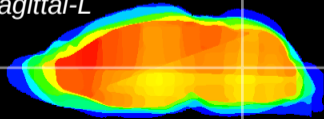

Coronal

Sagittal-R

Sagittal-L

ViBrism: CX03427
Horizontal

MVe