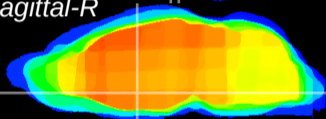

Coronal

Sagittal-R

Sagittal-L

ViBrism: CX03429
Horizontal

Pa