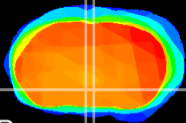

Coronal

Sagittal-R

Sagittal-L

ViBrism: CX03429
Horizontal

Pa