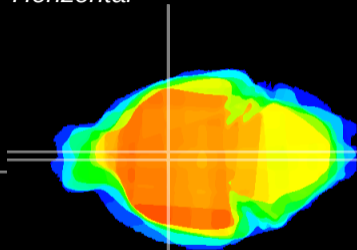

Coronal

Sagittal-R

Sagittal-L

ViBrism: CX03429
Horizontal

Pa