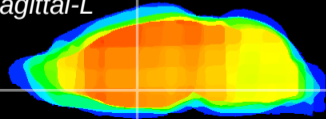

Coronal

Sagittal-R

Sagittal-L

ViBrism: CX03429
Horizontal

Pa