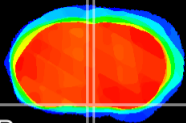

Coronal

Sagittal-R

Sagittal-L

ViBriSM: CX03430
Horizontal

SCN