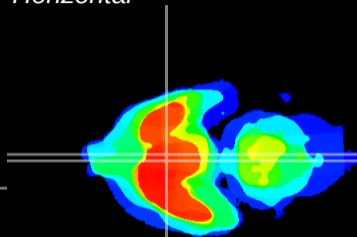

Coronal

Sagittal-R

Sagittal-L

ViBriSM: CX03430
Horizontal

SCN