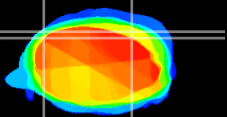

Coronal

Sagittal-R

Sagittal-L

ViBrism: CX03431
Horizontal

Cb lobe