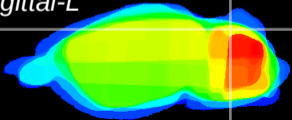

Coronal

Sagittal-R

Sagittal-L

ViBrism: CX03431
Horizontal

Cb lobe