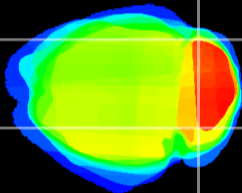

Coronal

Sagittal-R

Sagittal-L

ViBrism: CX03431
Horizontal

Cb lobe