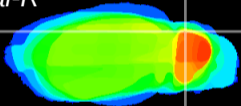

Coronal

Sagittal-R

Sagittal-L

ViBrism: CX03431
Horizontal

Cb lobe