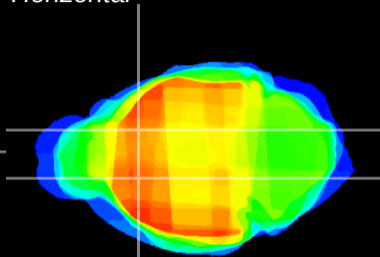

Coronal

Sagittal-R

Sagittal-L

ViBrism: CX03440
Horizontal

CPu medial