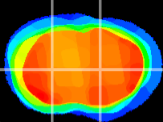

Coronal

Sagittal-R

Sagittal-L

ViBrism: CX03440
Horizontal

CPu medial