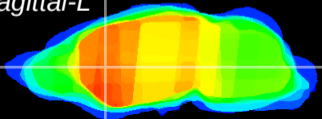

Coronal

Sagittal-R

Sagittal-L

ViBrism: CX03440
Horizontal

CPu medial