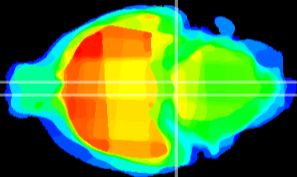

Coronal

Sagittal-R

Sagittal-L

ViBrism: CX03440
Horizontal

Pn