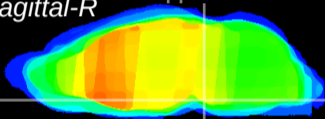

Coronal

Sagittal-R

Sagittal-L

ViBrism: CX03440
Horizontal

Pn