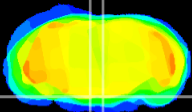

Coronal

Sagittal-R

Sagittal-L

ViBrism: CX03440
Horizontal

Pn