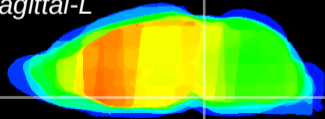

Coronal

Sagittal-R

Sagittal-L

ViBrism: CX03440
Horizontal

Pn