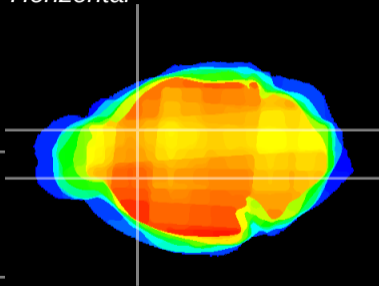

Coronal

Sagittal-R

Sagittal-L

ViBrism: CX03442
Horizontal

CPU medial