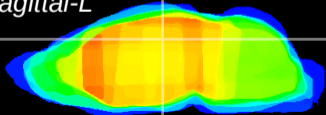

Coronal

Sagittal-R

Sagittal-L

ViBrism: CX03443
Horizontal

DG