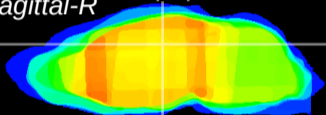

Coronal

Sagittal-R

Sagittal-L

ViBrism: CX03443
Horizontal

DG