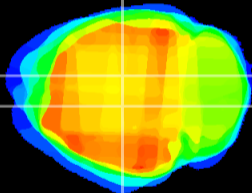

Coronal

Sagittal-R

Sagittal-L

ViBrism: CX03443
Horizontal

DG