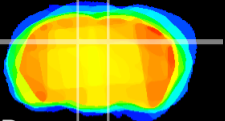

Coronal

Sagittal-R

Sagittal-L

ViBrism: CX03443
Horizontal

DG