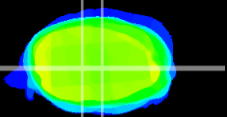

Coronal

Sagittal-R

Sagittal-L

ViBrism: CX03443
Horizontal

MVe