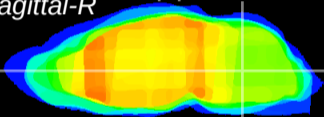

Coronal

Sagittal-R

Sagittal-L

ViBrism: CX03443
Horizontal

MVe