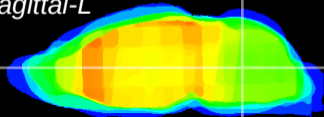

Coronal

Sagittal-R

Sagittal-L

ViBrism: CX03443
Horizontal

MVe