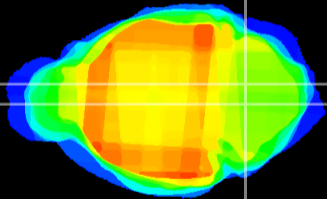

Coronal

Sagittal-R

Sagittal-L

ViBrism: CX03443
Horizontal

MVe