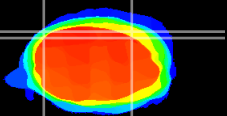

Coronal

Sagittal-R

Sagittal-L

ViBrism: CX03444
Horizontal

Cb lobe