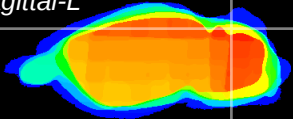

Coronal

Sagittal-R

Sagittal-L

ViBrism: CX03444
Horizontal

Cb lobe