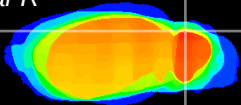

Coronal

Sagittal-R

Sagittal-L

ViBrism: CX03444
Horizontal

Cb lobe