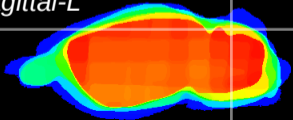

Coronal

Sagittal-R

Sagittal-L

ViBrism: CX03445
Horizontal

Cb lobe