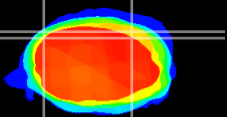

Coronal

Sagittal-R

Sagittal-L

ViBrism: CX03445
Horizontal

Cb lobe