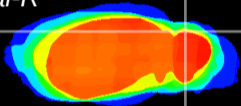

Coronal

Sagittal-R

Sagittal-L

ViBrism: CX03445
Horizontal

Cb lobe