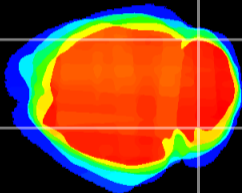

Coronal

Sagittal-R

Sagittal-L

ViBrism: CX03445
Horizontal

Cb lobe