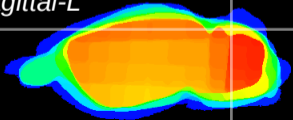

Coronal

Sagittal-R

Sagittal-L

ViBrism: CX03448
Horizontal

Cb lobe