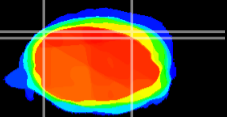

Coronal

Sagittal-R

Sagittal-L

ViBrism: CX03448
Horizontal

Cb lobe