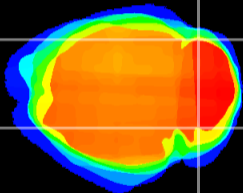

Coronal

Sagittal-R

Sagittal-L

ViBrism: CX03448
Horizontal

Cb lobe