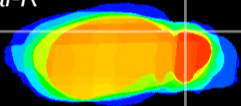

Coronal

Sagittal-R

Sagittal-L

ViBrism: CX03448
Horizontal

Cb lobe