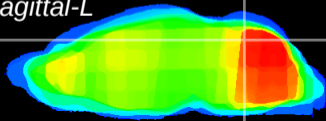

Coronal

Sagittal-R

Sagittal-L

ViBrism: CX03450
Horizontal

Cb vermis