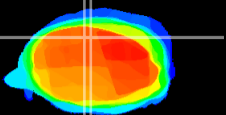

Coronal

Sagittal-R

Sagittal-L

ViBrism: CX03450
Horizontal

Cb vermis