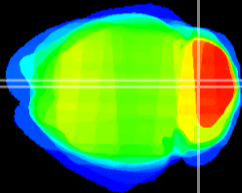

Coronal

Sagittal-R

Sagittal-L

ViBrism: CX03450
Horizontal

Cb vermis