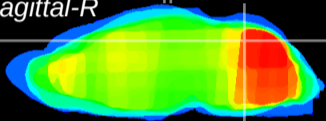

Coronal

Sagittal-R

Sagittal-L

ViBrism: CX03450
Horizontal

Cb vermis