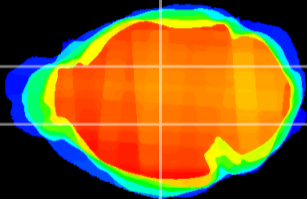

Coronal

Sagittal-R

Sagittal-L

ViBrism: CX03451
Horizontal

VPM/VPL