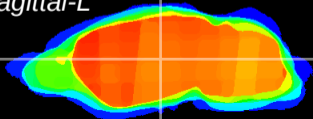

Coronal

Sagittal-R

Sagittal-L

ViBrism: CX03451
Horizontal

VPM/VPL