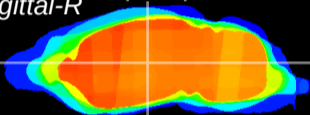

Coronal

Sagittal-R

Sagittal-L

ViBrism: CX03451
Horizontal

VPM/VPL