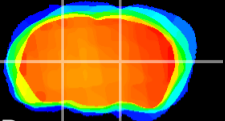

Coronal

Sagittal-R

Sagittal-L

ViBrism: CX03451
Horizontal

VPM/VPL