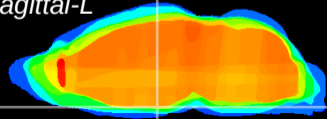

Coronal

Sagittal-R

Sagittal-L

ViBrism: CX03452
Horizontal

Arc