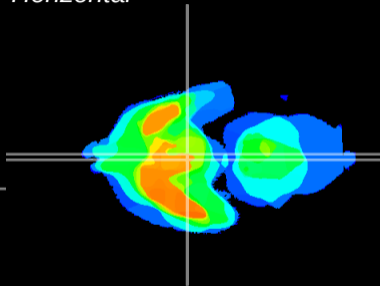

Coronal

Sagittal-R

Sagittal-L

ViBrism: CX03452
Horizontal

Arc