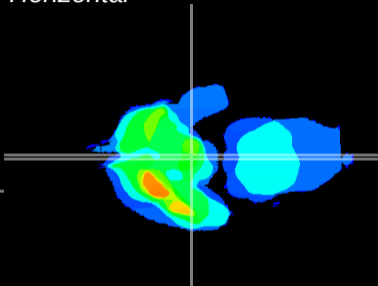

Coronal

Sagittal-R

Sagittal-L

ViBrism: CX03452
Horizontal

ME