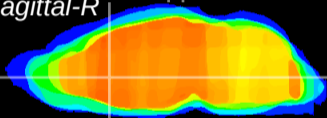

Coronal

Sagittal-R

Sagittal-L

ViBrism: CX03453
Horizontal

LS