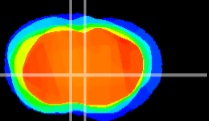

Coronal

Sagittal-R

Sagittal-L

ViBrism: CX03453
Horizontal

LS