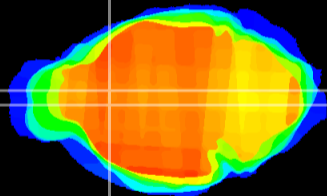

Coronal

Sagittal-R

Sagittal-L

ViBrism: CX03453
Horizontal

LS