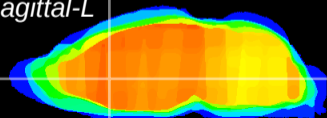

Coronal

Sagittal-R

Sagittal-L

ViBrism: CX03453
Horizontal

LS