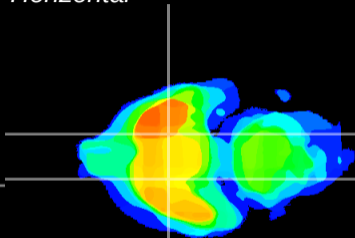

Coronal

Sagittal-R

Sagittal-L

ViBriSM: CX03456
Horizontal

S0