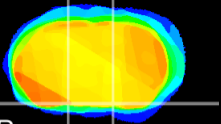

Coronal

Sagittal-R

Sagittal-L

ViBriSM: CX03456
Horizontal

S0