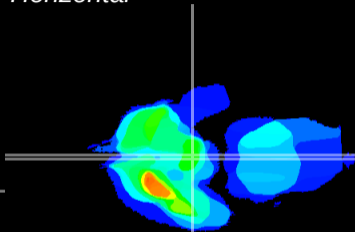

Coronal

Sagittal-R

Sagittal-L

ViBrism: CX03461
Horizontal

ME