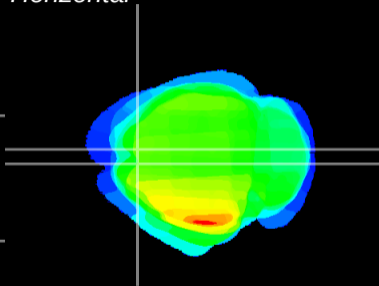

Coronal

Sagittal-R

Sagittal-L

ViBrism: CX03471  
Horizontal

Cx motor