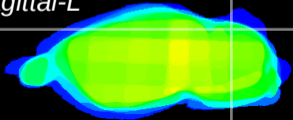

Coronal

Sagittal-R

Sagittal-L

ViBrism: CX03473
Horizontal

Cb lobe