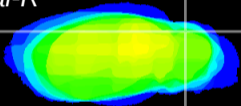

Coronal

Sagittal-R

Sagittal-L

ViBrism: CX03473
Horizontal

Cb lobe