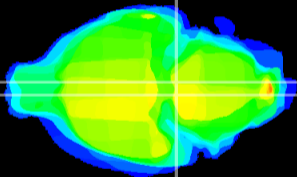

Coronal

Sagittal-R

Sagittal-L

ViBrism: CX03473
Horizontal

Pn