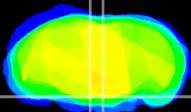

Coronal

Sagittal-R

Sagittal-L

ViBrism: CX03473
Horizontal

Pn