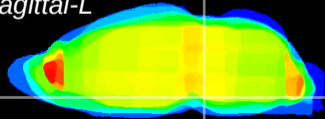

Coronal

Sagittal-R

Sagittal-L

ViBrism: CX03473
Horizontal

Pn