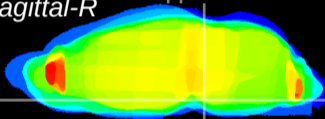

Coronal

Sagittal-R

Sagittal-L

ViBrism: CX03473
Horizontal

Pn