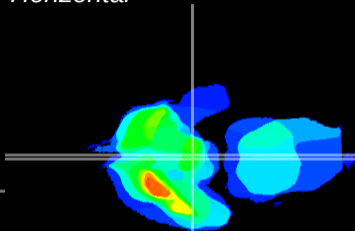

Coronal

Sagittal-R

Sagittal-L

ViBrism: CX03474
Horizontal

ME