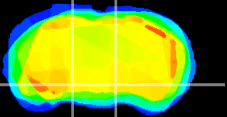

Coronal

Sagittal-R

Sagittal-L

ViBrism: CX03474
Horizontal

SN