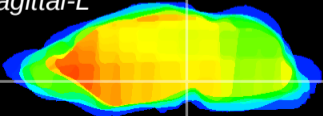

Coronal

Sagittal-R

Sagittal-L

ViBrism: CX03474
Horizontal

SN