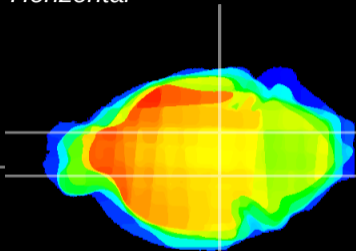

Coronal

Sagittal-R

Sagittal-L

ViBrism: CX03474
Horizontal

SN