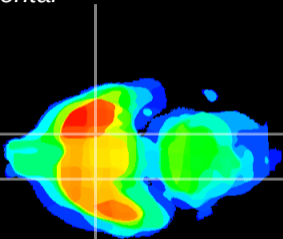

Coronal

Sagittal-R

Sagittal-L

ViBrism: CX03474
Horizontal

S0