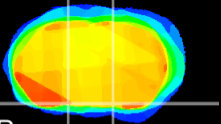

Coronal

Sagittal-R

Sagittal-L

ViBrism: CX03474
Horizontal

S0