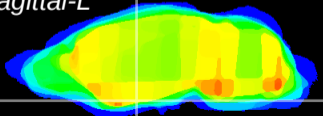

Coronal

Sagittal-R

Sagittal-L

ViBrism: CX03477
Horizontal

S0