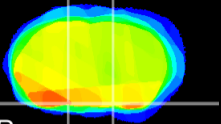

Coronal

Sagittal-R

Sagittal-L

ViBrism: CX03477
Horizontal

S0