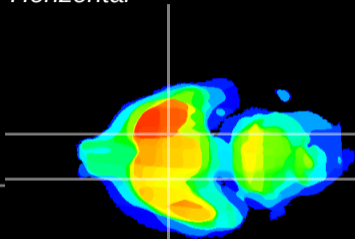

Coronal

Sagittal-R

Sagittal-L

ViBrism: CX03477
Horizontal

S0