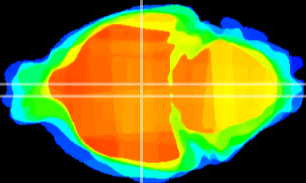

Coronal

Sagittal-R

Sagittal-L

ViBrism: CX03478
Horizontal

DM