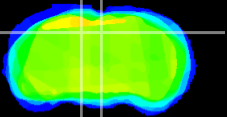

Coronal

Sagittal-R

Sagittal-L

ViBrism: CX03480
Horizontal

SC