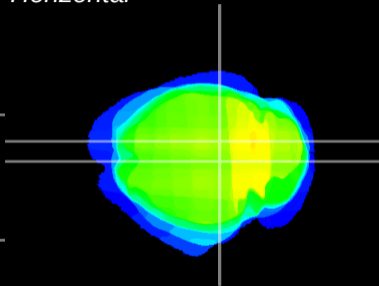

Coronal

Sagittal-R

Sagittal-L

ViBrism: CX03480
Horizontal

SC