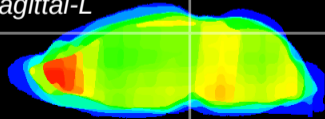

Coronal

Sagittal-R

Sagittal-L

ViBrism: CX03480
Horizontal

SC