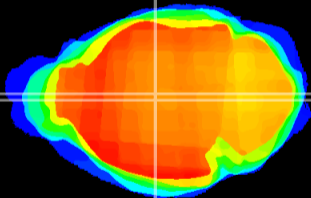

Coronal

Sagittal-R

Sagittal-L

ViBrism: CX03493
Horizontal

MD