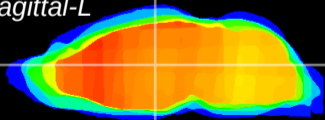

Coronal

Sagittal-R

Sagittal-L

ViBrism: CX03493
Horizontal

MD