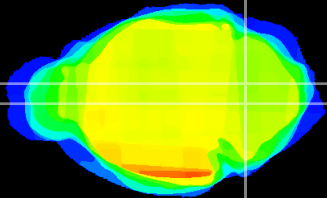

Coronal

Sagittal-R

Sagittal-L

ViBrism: CX03495
Horizontal

MVe