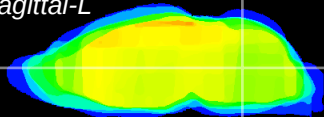

Coronal

Sagittal-R

Sagittal-L

ViBrism: CX03495
Horizontal

MVe