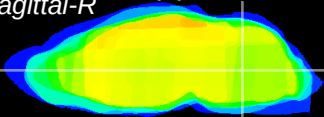

Coronal

Sagittal-R

Sagittal-L

ViBrism: CX03495
Horizontal

MVe