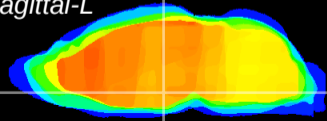

Coronal

Sagittal-R

Sagittal-L

ViBrism: CX03496
Horizontal

DM