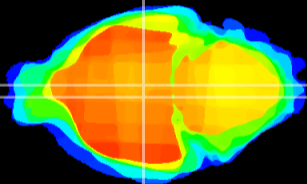

Coronal

Sagittal-R

Sagittal-L

ViBrism: CX03496
Horizontal

DM