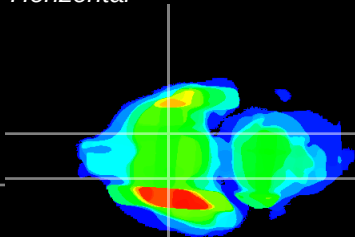

Coronal

Sagittal-R

Sagittal-L

ViBrism: CX03500
Horizontal

S0