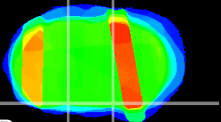

Coronal

Sagittal-R

Sagittal-L

ViBrism: CX03500
Horizontal

S0