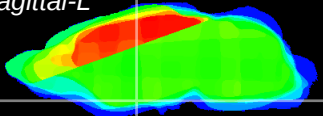

Coronal

Sagittal-R

Sagittal-L

ViBrism: CX03500
Horizontal

S0