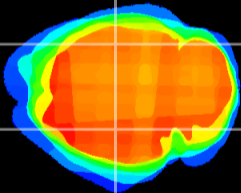

Coronal

Sagittal-R

Sagittal-L

ViBrism: CX03501
Horizontal

CA2/CA3