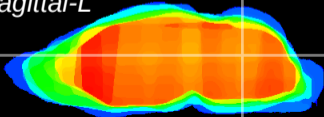

Coronal

Sagittal-R

Sagittal-L

ViBrism: CX03501  
Horizontal

Cb nucleus