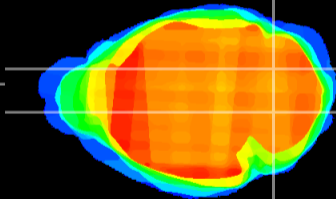

Coronal

Sagittal-R

Sagittal-L

ViBrism: CX03501  
Horizontal

Cb nucleus