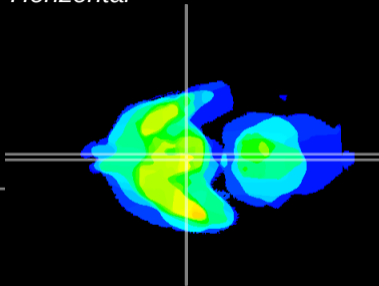

Coronal

Sagittal-R

Sagittal-L

ViBrism: CX03503
Horizontal

Arc