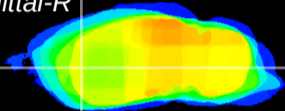

Coronal

Sagittal-R

Sagittal-L

ViBrism: CX03503
Horizontal

CPU lateral